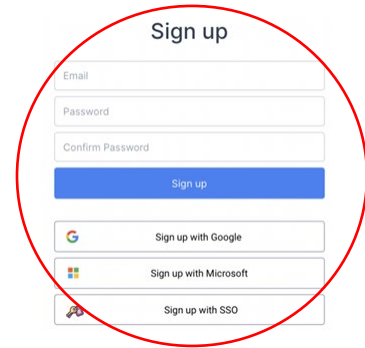

Signing up for *Magic School AI*

1. Go to **magicschool.ai** and click **Sign up free** in the top menu.

2. Sign up with Google or create an account by entering your email and password.

3. Log in to see the *MagicSchool* dashboard. Move around to see the available tools. Feel free to use the search box in the upper right corner.

Using AI-Resistant Assignments in *Magic School AI*

1. Sign in to **magicschool.ai**.
2. Type “AI-Resistant Assignment” in the search box on the upper right corner of the main page to search for it or scroll through the tools until you find it.