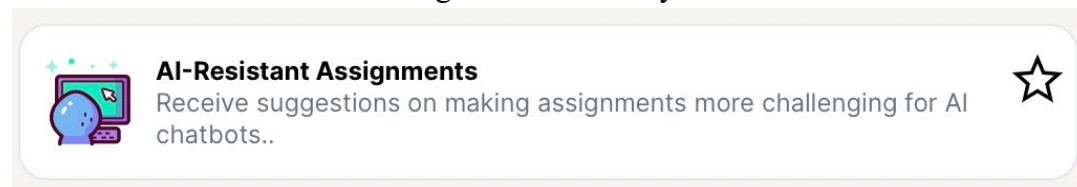

Signing up for *Magic School AI*

1. Go to **magicschool.ai** and click **Sign up free** in the top menu.

2. Sign up with Google or create an account by entering your email and password.

3. Log in to see the *MagicSchool* dashboard. Move around to see the available tools. Feel free to use the search box in the upper right corner.

Using AI-Resistant Assignments in *Magic School AI*

1. Sign in to **magicschool.ai**.
2. Type “AI-Resistant Assignment” in the search box on the upper right corner of the main page to search for it or scroll through the tools until you find it.