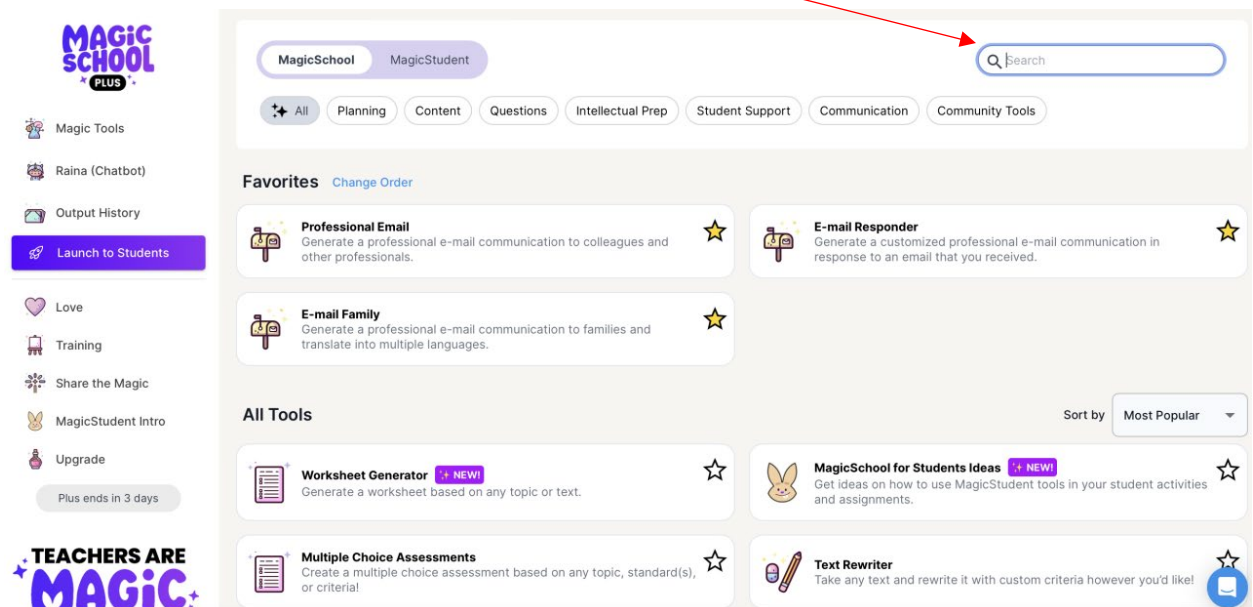

Signing up for *Magic School AI*

1. Go to **magicschool.ai** and click **Sign up free** in the top menu.

2. Sign up with Google or create an account by entering your email and password.

3. Log in to see the *MagicSchool* dashboard. Move around to see the available tools. Feel free to use the search box in the upper right corner.

Using AI-Resistant Assignments in *Magic School AI*

1. Sign in to **magicschool.ai**.
2. Type “AI-Resistant Assignment” in the search box on the upper right corner of the main page to search for it or scroll through the tools until you find it.